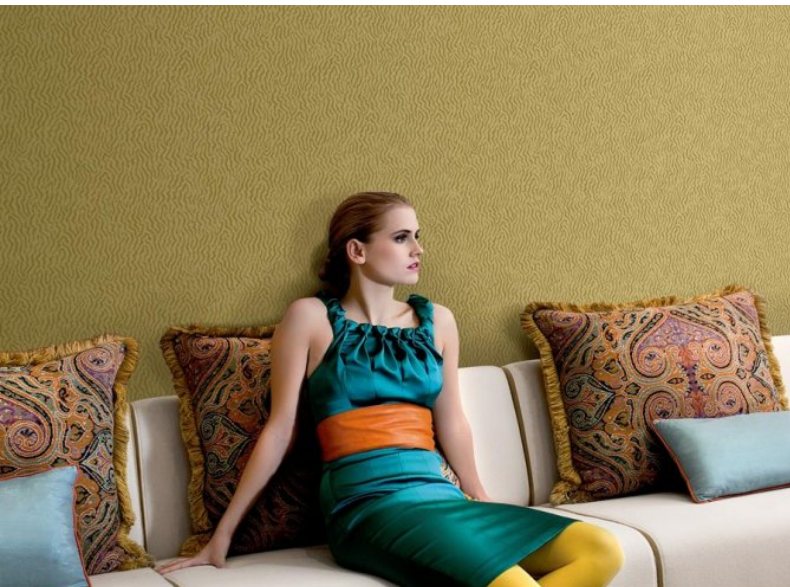

"Fardis exquisite Paradise series is an elegant take on island-inspired design. Graceful, flying birds are nestled within the vivid foliage of the Carmen, Eterno and Lucia wallcoverings. A similarly craggy coastal palette inspires our Laguna and Kabru designs. Rich accent colours from Tropical Turquoise to Emerald Green, and the brighter tones of Fiery Orange and Fuchsia Pink create lifelike colour stories, adding an ethereal element of surprise to any interior scheme. For further information please contact customer services on 0333 240 9045"

Product Details

Design:	Pico
SKU:	10879
Colour Description:	Yellow
Width:	70cm
Length:	10m
Sold By:	Roll
Construction Type:	Printed Non-Woven (Non PVC)
Backer:	Non-Woven Polyester
Weight:	200 gsm
Fire rating:	Euro Class B-s1, d0

CLEANABILITY

Extra Washable

LIGHTFASTNESS

Very good.
(6 out of 8 to BSEN20105)

VOC RATED

CE COMPLIANT

Hanging Information

Pattern Repeat:	64cm
Pattern Offset:	0cm
Pattern Overlap:	0cm
Recommended Adhesive:	Murabond Heavy