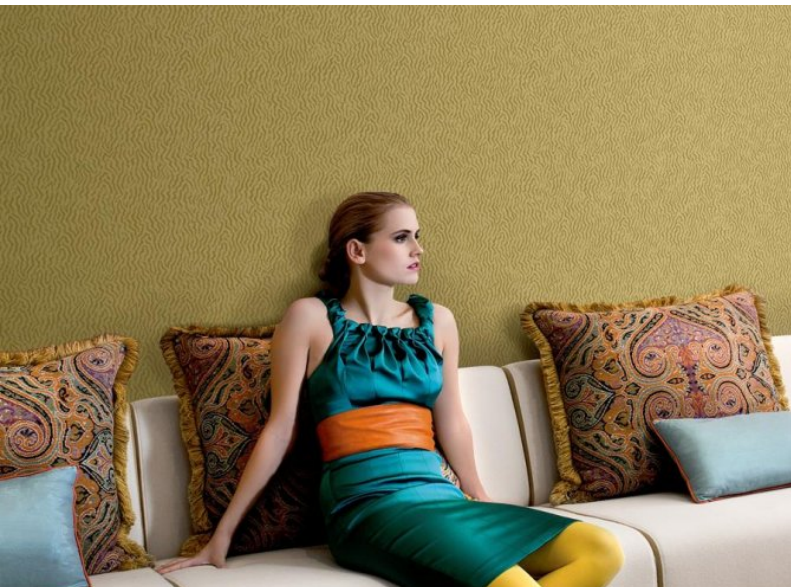

"Fardis exquisite Paradise series is an elegant take on island-inspired design. Graceful, flying birds are nestled within the vivid foliage of the Carmen, Eterno and Lucia wallcoverings. A similarly craggy coastal palette inspires our Laguna and Kabru designs. Rich accent colours from Tropical Turquoise to Emerald Green, and the brighter tones of Fiery Orange and Fuchsia Pink create lifelike colour stories, adding an ethereal element of surprise to any interior scheme. For further information please contact customer services on 0333 240 9045"

Product Details

Design:	Pico
SKU:	10878
Colour Description:	Cream
Width:	70cm
Length:	10m
Sold By:	Roll
Construction Type:	Printed Non-Woven (Non PVC)
Backer:	Non-Woven Polyester
Weight:	200 gsm
Fire rating:	Euro Class B-s1, d0

CLEANABILITY

Extra Washable

LIGHTFASTNESS

Very good.
(6 out of 8 to BSEN20105)

VOC RATED

CE COMPLIANT

Hanging Information

Pattern Repeat:	64cm
Pattern Offset:	0cm
Pattern Overlap:	0cm
Recommended Adhesive:	Murabond Heavy